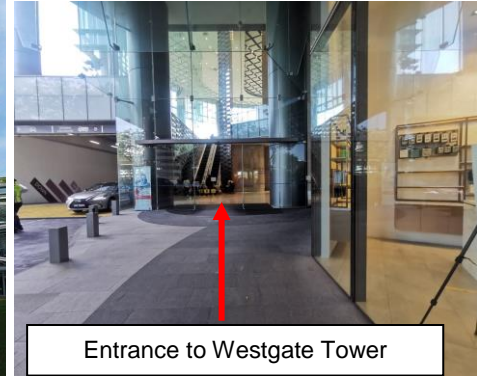

SINGAPORE RED CROSS ACADEMY MAP OF ACADEMY@WESTGATE

ADDRESS

Westgate Tower
1 Gateway Drive
#10-06, Singapore 608531
(Next to Bloodbank @ Westgate Tower)

 Please plan your journey in advance as Westgate Tower has security screening, you will be expected to register as a visitor to exchange for an access card to level 10. This registration process will take up to 10 minutes, including queue time.

BY MRT

- Jurong East MRT station (North South (NSL) and East West (EWL) lines) via Exit A

SINGAPORE RED CROSS ACADEMY MAP OF ACADEMY@WESTGATE

BY BUS

STRAITS TIMES GRAPHICS

Interchange/ Terminal	Int/ Ter Code	Bus Services																								
Jurong East Int	28009	<table border="0"> <tr> <td>41</td><td>49</td><td>51</td><td>52</td><td>66</td><td>97</td> </tr> <tr> <td>97e</td><td>98</td><td>98M</td><td>105</td><td>143</td><td>143M</td> </tr> <tr> <td>160</td><td>160M</td><td>183</td><td>197</td><td>333</td><td>334</td> </tr> <tr> <td>335</td><td>506</td><td></td><td></td><td></td><td></td> </tr> </table>	41	49	51	52	66	97	97e	98	98M	105	143	143M	160	160M	183	197	333	334	335	506				
41	49	51	52	66	97																					
97e	98	98M	105	143	143M																					
160	160M	183	197	333	334																					
335	506																									