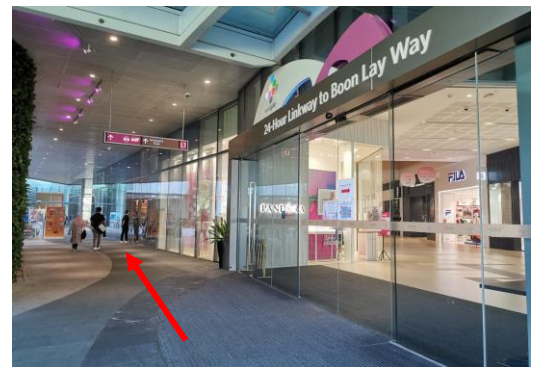

SINGAPORE RED CROSS ACADEMY MAP OF ACADEMY@WESTGATE

ADDRESS

Westgate Tower
1 Gateway Drive
#10-06, Singapore 608531
(Next to Bloodbank @ Westgate Tower)

 Please plan your journey in advance as Westgate Tower has security screening, you will be expected to register as a visitor to exchange for an access card to level 10. This registration process will take up to 10 minutes, including queue time.

BY MRT

- Jurong East MRT station (North South (NSL) and East West (EWL) lines) via Exit A

SINGAPORE RED CROSS ACADEMY MAP OF ACADEMY@WESTGATE

BY BUS

STRAITS TIMES GRAPHICS

Interchange/ Terminal	Int/ Ter Code	Bus Services																								
Jurong East Int	28009	<table border="0"> <tr> <td>41</td><td>49</td><td>51</td><td>52</td><td>66</td><td>97</td> </tr> <tr> <td>97e</td><td>98</td><td>98M</td><td>105</td><td>143</td><td>143M</td> </tr> <tr> <td>160</td><td>160M</td><td>183</td><td>197</td><td>333</td><td>334</td> </tr> <tr> <td>335</td><td>506</td><td></td><td></td><td></td><td></td> </tr> </table>	41	49	51	52	66	97	97e	98	98M	105	143	143M	160	160M	183	197	333	334	335	506				
41	49	51	52	66	97																					
97e	98	98M	105	143	143M																					
160	160M	183	197	333	334																					
335	506																									