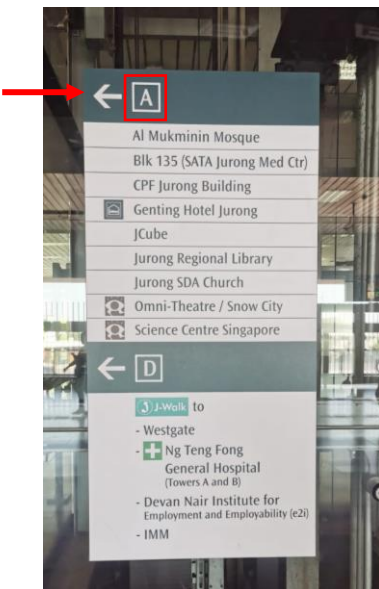

SINGAPORE RED CROSS ACADEMY MAP OF ACADEMY@WESTGATE

ADDRESS

Westgate Tower
1 Gateway Drive
#10-06, Singapore 608531
(Next to Bloodbank @ Westgate Tower)

 Please plan your journey in advance as Westgate Tower has security screening, you will be expected to register as a visitor to exchange for an access card to level 10. This registration process will take up to 10 minutes, including queue time.

BY MRT

- Jurong East MRT station (North South (NSL) and East West (EWL) lines) via Exit A

SINGAPORE RED CROSS ACADEMY MAP OF ACADEMY@WESTGATE

BY BUS

STRAITS TIMES GRAPHICS

Interchange/ Terminal	Int/ Ter Code	Bus Services																								
Jurong East Int	28009	<table border="0"> <tr> <td>41</td><td>49</td><td>51</td><td>52</td><td>66</td><td>97</td> </tr> <tr> <td>97e</td><td>98</td><td>98M</td><td>105</td><td>143</td><td>143M</td> </tr> <tr> <td>160</td><td>160M</td><td>183</td><td>197</td><td>333</td><td>334</td> </tr> <tr> <td>335</td><td>506</td><td></td><td></td><td></td><td></td> </tr> </table>	41	49	51	52	66	97	97e	98	98M	105	143	143M	160	160M	183	197	333	334	335	506				
41	49	51	52	66	97																					
97e	98	98M	105	143	143M																					
160	160M	183	197	333	334																					
335	506																									

- Other Bus service numbers: 78, 79 (Along Jurong Gateway Road)

PARKING

Building Name	Hourly parking rates (as of Jun 2021)
Westgate Mall	<p>Car Mon - Sun & PH 12.00 am - 5.59 pm: 1st hour @ \$1.30 Subsequent 15 mins or part thereof @ \$0.50 6.00 pm - 11.59 pm: \$2.50 per entry</p> <p>Motorcycle Mon - Sun & PH 12.00 am - 11.59 pm: \$1.30 per entry</p>
Jem	<p>Cars First hour \$1.39 Subsequent 15 mins \$0.54 6pm onwards \$2.68 per entry</p> <p>Motorcycles \$1.39 per entry</p>