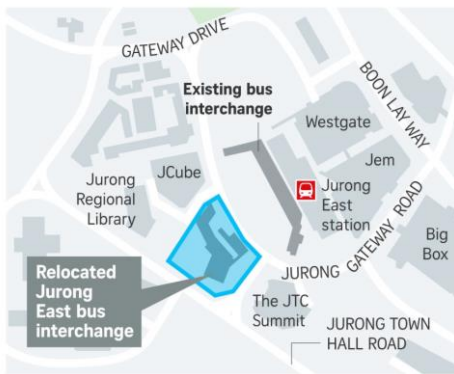

SINGAPORE RED CROSS ACADEMY MAP OF ACADEMY@WESTGATE

ADDRESS

Westgate Tower
1 Gateway Drive
#10-06, Singapore 608531
(Next to Bloodbank @ Westgate Tower)

 Please plan your journey in advance as Westgate Tower has security screening, you will be expected to register as a visitor to exchange for an access card to level 10. This registration process will take up to 10 minutes, including queue time.

BY MRT

- Jurong East MRT station (North South (NSL) and East West (EWL) lines) via Exit A

SINGAPORE RED CROSS ACADEMY MAP OF ACADEMY@WESTGATE

BY BUS

STRAITS TIMES GRAPHICS

Interchange/ Terminal	Int/ Ter Code	Bus Services																								
Jurong East Int	28009	<table border="0"> <tr> <td>41</td><td>49</td><td>51</td><td>52</td><td>66</td><td>97</td> </tr> <tr> <td>97e</td><td>98</td><td>98M</td><td>105</td><td>143</td><td>143M</td> </tr> <tr> <td>160</td><td>160M</td><td>183</td><td>197</td><td>333</td><td>334</td> </tr> <tr> <td>335</td><td>506</td><td></td><td></td><td></td><td></td> </tr> </table>	41	49	51	52	66	97	97e	98	98M	105	143	143M	160	160M	183	197	333	334	335	506				
41	49	51	52	66	97																					
97e	98	98M	105	143	143M																					
160	160M	183	197	333	334																					
335	506																									

- Other Bus service numbers: 78, 79 (Along Jurong Gateway Road)

PARKING

Building Name	Hourly parking rates (as of Jun 2021)
Westgate Mall	<p>Car Mon - Sun & PH 12.00 am - 5.59 pm: 1st hour @ \$1.30 Subsequent 15 mins or part thereof @ \$0.50 6.00 pm - 11.59 pm: \$2.50 per entry</p> <p>Motorcycle Mon - Sun & PH 12.00 am - 11.59 pm: \$1.30 per entry</p>
Jem	<p>Cars First hour \$1.39 Subsequent 15 mins \$0.54 6pm onwards \$2.68 per entry</p> <p>Motorcycles \$1.39 per entry</p>