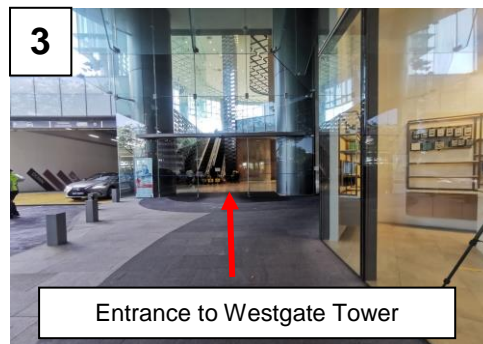

SINGAPORE RED CROSS ACADEMY MAP OF ACADEMY@WESTGATE

ADDRESS

Westgate Tower
1 Gateway Drive
#10-06, Singapore 608531
(Next to Bloodbank @ Westgate Tower)

 Please plan your journey in advance as Westgate Tower has security screening, you will be expected to register as a visitor to exchange for an access card to level 10. This registration process will take up to 10 minutes, including queue time.

BY MRT

- Jurong East MRT station (North South (NSL) and East West (EWL) lines) via Exit A

SINGAPORE RED CROSS ACADEMY MAP OF ACADEMY@WESTGATE

BY BUS

STRAITS TIMES GRAPHICS

Interchange/ Terminal	Int/ Ter Code	Bus Services																								
Jurong East Int	28009	<table border="0"> <tr> <td>41</td><td>49</td><td>51</td><td>52</td><td>66</td><td>97</td> </tr> <tr> <td>97e</td><td>98</td><td>98M</td><td>105</td><td>143</td><td>143M</td> </tr> <tr> <td>160</td><td>160M</td><td>183</td><td>197</td><td>333</td><td>334</td> </tr> <tr> <td>335</td><td>506</td><td></td><td></td><td></td><td></td> </tr> </table>	41	49	51	52	66	97	97e	98	98M	105	143	143M	160	160M	183	197	333	334	335	506				
41	49	51	52	66	97																					
97e	98	98M	105	143	143M																					
160	160M	183	197	333	334																					
335	506																									